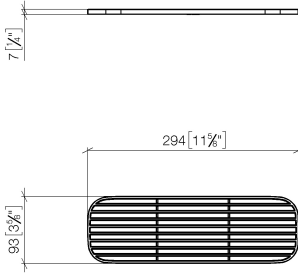

Grid element - Creamy White

82 482 970

- high-quality plastic grid elements
- plastic grid elements

NOTE: Grid elements must be ordered separately.

	Creamy White	82 482 970-51
	Matte Black	82 482 970-33
	Light Grey	82 482 970-52
	Taupe	82 482 970-53

Grid element - Creamy White

82 482 970

mm [inches]

Grid element - Creamy White

82 482 970